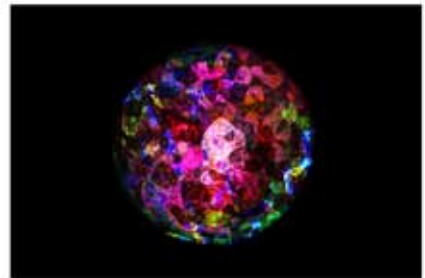

The Ridgefield Press

November 9, 2006

Still from "Jewel," digital animation, DVD installation, 2006.

Fast forward

"Jewel" by artist Eva Lee is part of the Global exhibit now on display at the Westport Arts Center. Twenty artists in this show curated by Richard Klein were each given a globe with which to create a work of art. For more information, call 203-222-1806 or visit www.westportartscenter.org.