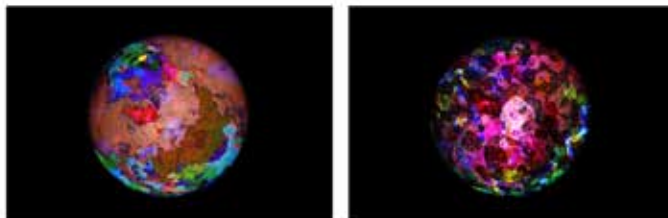

The Ridgefield Press

November 2, 2006

Stills from “Jewel,” digital animation, DVD installation, 2006.

Artist Eva Lee’s ‘Jewel’ rotates at Arts Center

Commissioned for an upcoming exhibition in which 20 artists were each given a globe to alter, Ridgefield artist **Eva Lee**’s new animation, “Jewel,” will be on view at the Westport Arts Center from Nov. 3 to Dec. 17.

This work is a DVD installation with dual animations. Northern and Southern hemispheres are projected onto a suspended white globe. Rotating continents with demarcated nations, names, and measurements shift in color, then slowly transform into abstract land masses that dissolve into fractal patterns.

“I think of this work as time fast-forwarded alchemically to present Earth, and our conscious lives on it, as a jewel of constructed reality,” Ms. Lee said.

An opening reception will be held on Friday, Nov. 3, 6:30 to 8:30 p.m. at the Westport Arts Center Gallery, 51 Riverside Ave., Westport. Call 226-1806 for further information, or visit www.westportartscenter.org and www.evaleestudio.com.